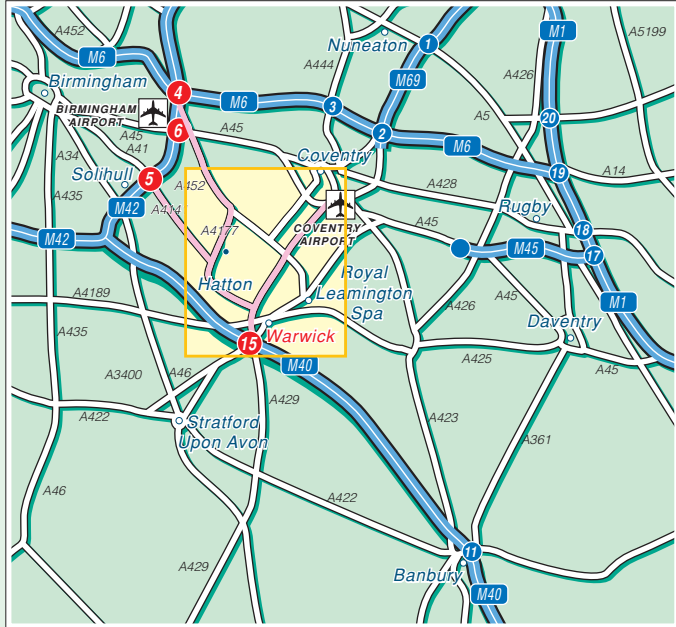

Adventure Sports Ltd
 Wedgnoek Lane
 Warwick,
 CV35 7PX
 Tel: 01926 491 948
 www.adventuresport.co.uk
 post@adventuresport.co.uk

Public Transport

By Rail, Warwick Parkway Station.
 Approximately 5 minutes taxi ride.
 Warwick Town Station.
 Approximately 7 minutes taxi ride.
 Birmingham International Station
 Approximately 30 minutes taxi ride.
 For information on train operators and times phone
 National Rail Enquiries on 0845 7484950.

By Air, Birmingham International Airport.
 Approximately 30 minutes taxi ride.

M40 J15
 M40 Southbound to London:
 (Travel Time: 70 minutes to the M25 J16)
 M40 Northbound to Birmingham:
 (Travel Time: 30 minutes, 45 minutes to central Birmingham)
 A46 Southbound to Stratford upon Avon:
 (Travel Time: 15 minutes)