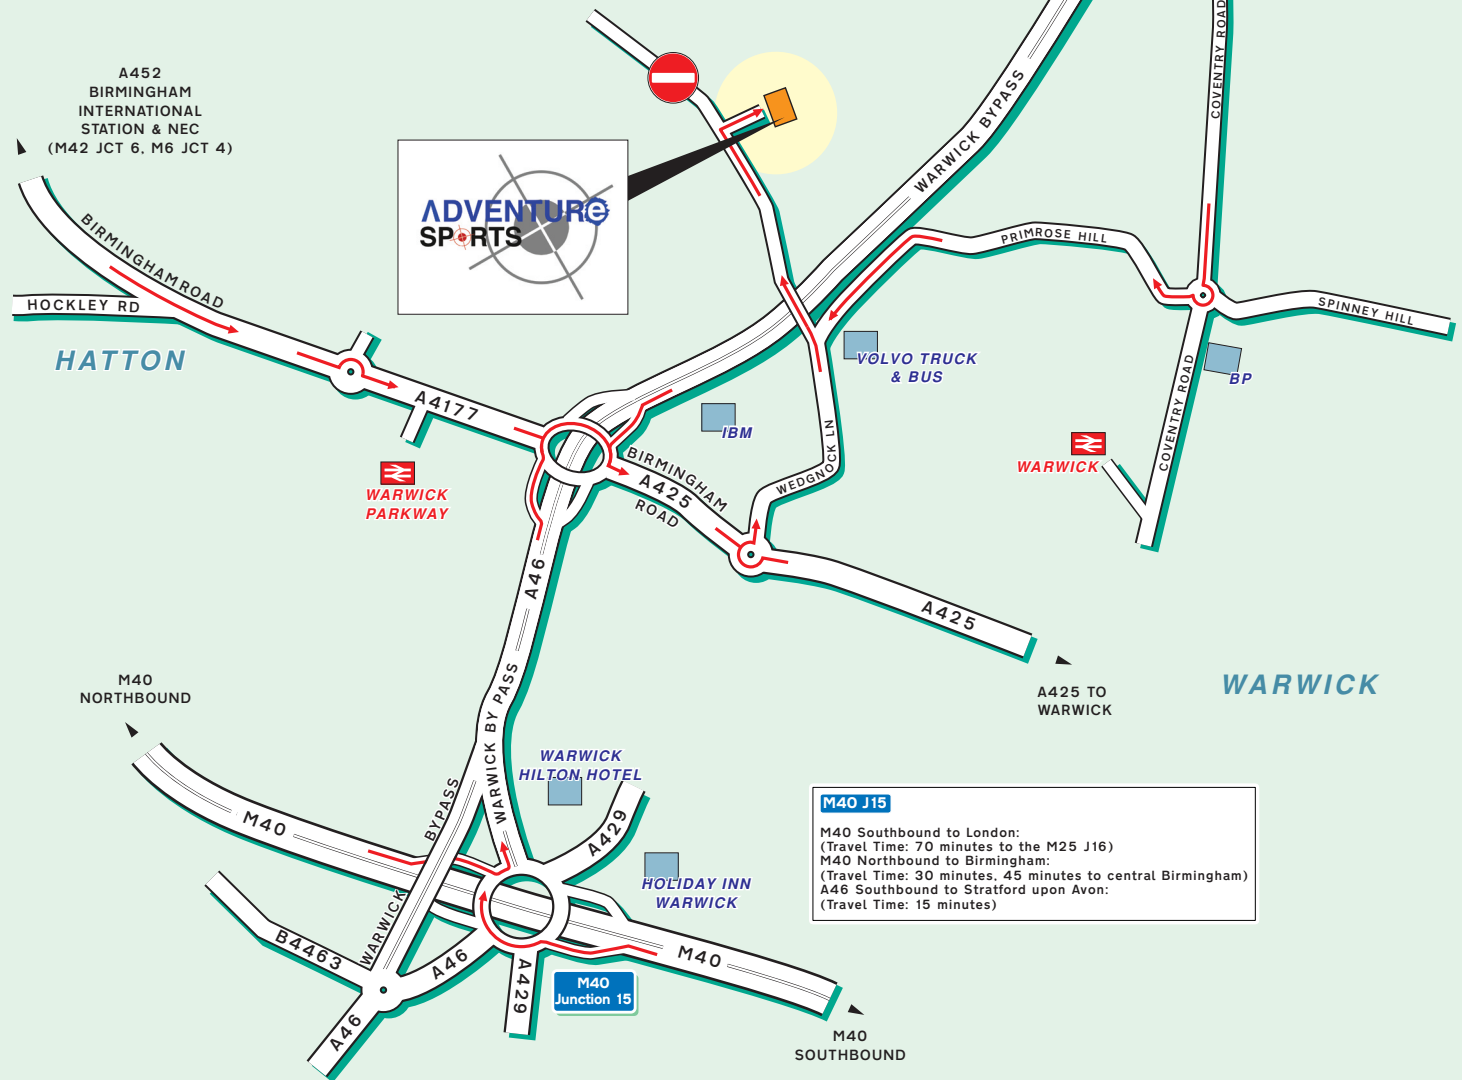

Adventure Sports Ltd
 Wedgnoek Lane
 Warwick,
 CV35 7PX
 Tel: 01926 491 948
 www.adventuresport.co.uk
 post@adventuresport.co.uk

Public Transport

By Rail, Warwick Parkway Station.
 Approximately 5 minutes taxi ride.
 Warwick Town Station.
 Approximately 7 minutes taxi ride.
 Birmingham International Station
 Approximately 30 minutes taxi ride.
 For information on train operators and times phone
 National Rail Enquiries on 0845 7484950.

By Air, Birmingham International Airport.
 Approximately 30 minutes taxi ride.

M40 J15
 M40 Southbound to London:
 (Travel Time: 70 minutes to the M25 J16)
 M40 Northbound to Birmingham:
 (Travel Time: 30 minutes, 45 minutes to central Birmingham)
 A46 Southbound to Stratford upon Avon:
 (Travel Time: 15 minutes)